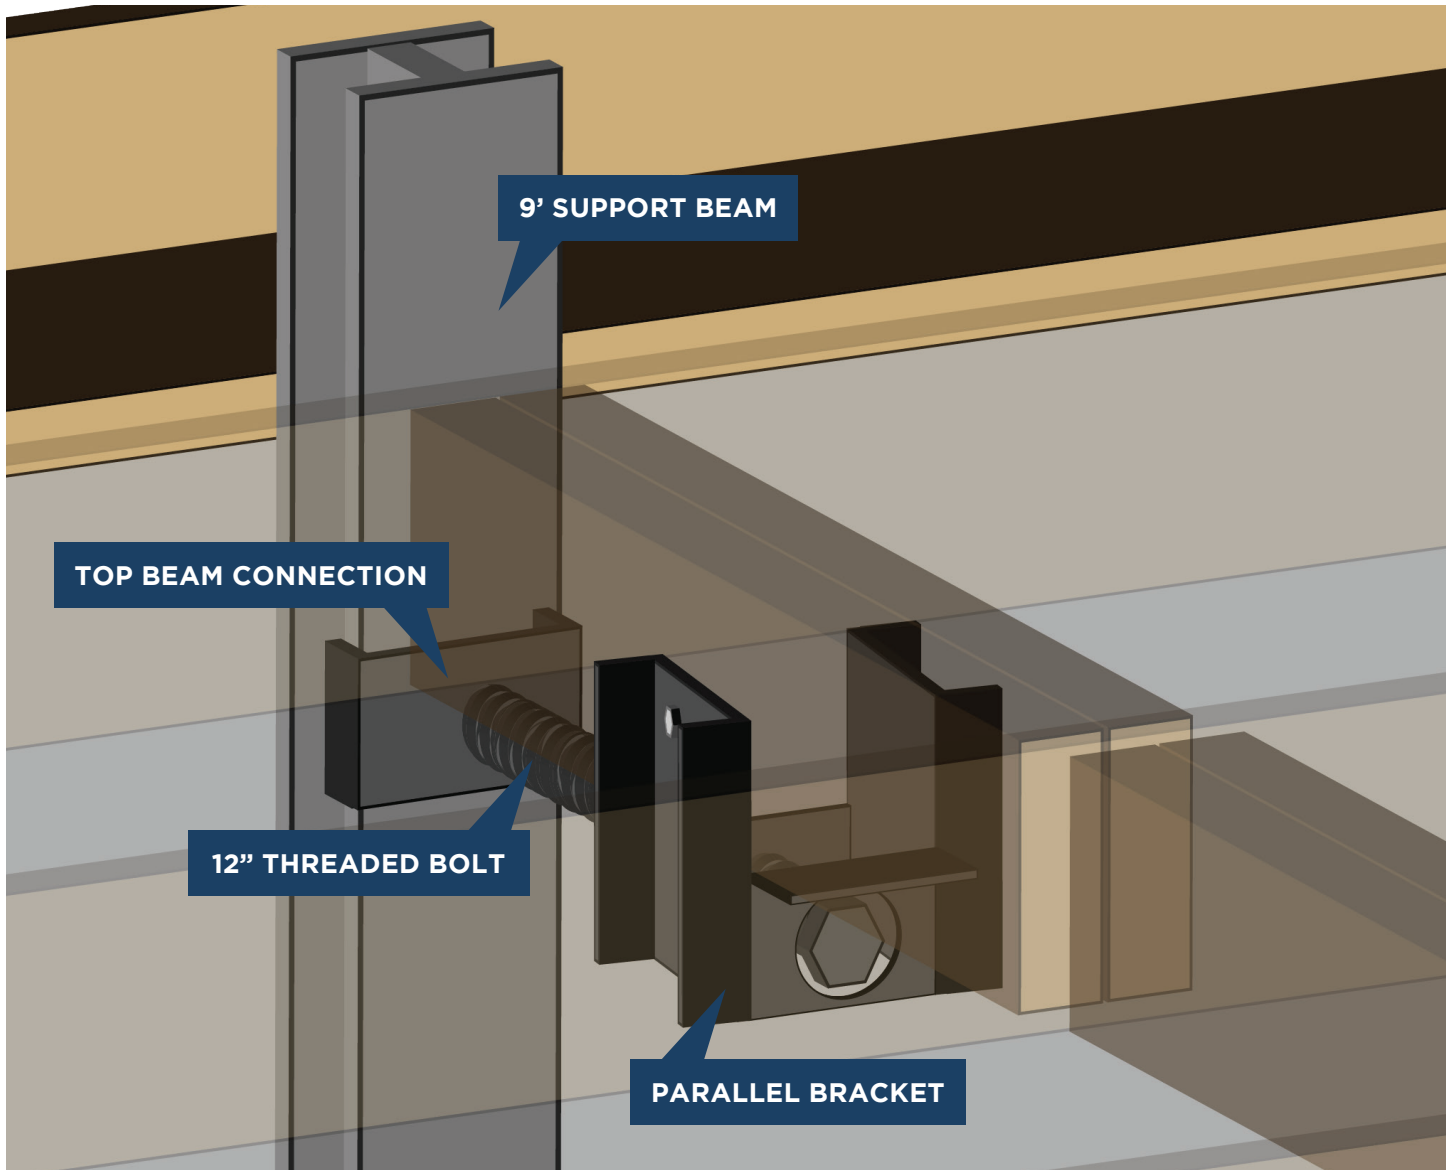

## Wall Brace System Install Sheet

**INTECH**<sup>®</sup>  
ANCHORING  
SYSTEMS

**FORCE  
ARRESTER**<sup>™</sup>

Force Arrester is distributed by INTECH ANCHORING SYSTEMS | [intechanchoring.com](http://intechanchoring.com)  
st. louis 8250 Bunkum Rd, Caseyville, IL 62232 | michigan 35850 Industrial Rd, Livonia, MI 48150  
o 800.223.7015 | f 618.398.5722 | f 734.432.5119